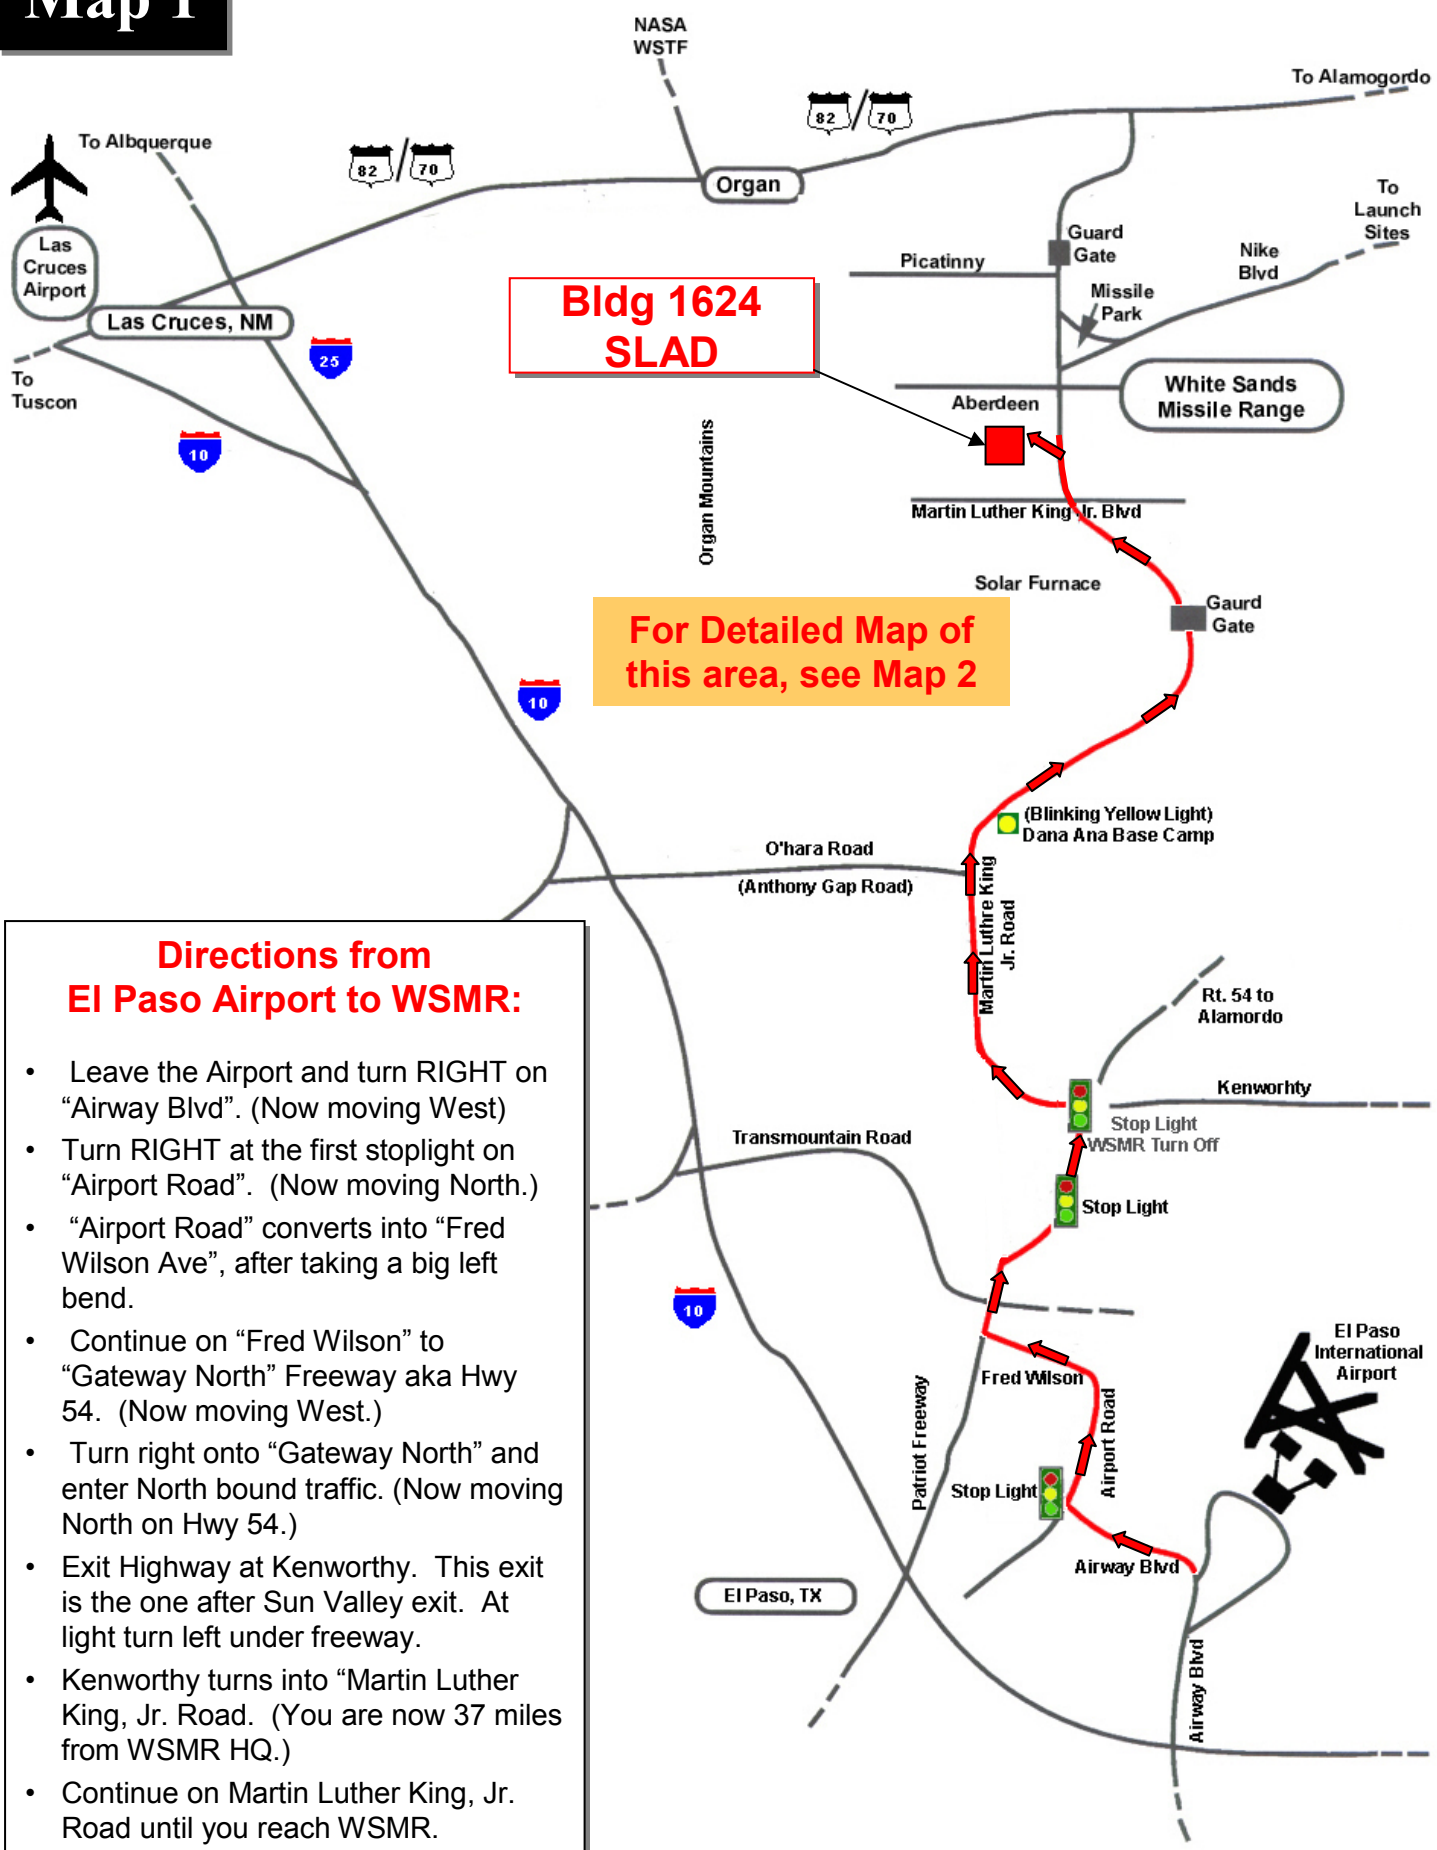

Map 1

- Directions from El Paso Airport to WSMR:**
- Leave the Airport and turn **RIGHT** on "Airway Blvd". (Now moving West)
 - Turn **RIGHT** at the first stoplight on "Airport Road". (Now moving North.)
 - "Airport Road" converts into "Fred Wilson Ave", after taking a big left bend.
 - Continue on "Fred Wilson" to "Gateway North" Freeway aka Hwy 54. (Now moving West.)
 - Turn right onto "Gateway North" and enter North bound traffic. (Now moving North on Hwy 54.)
 - Exit Highway at Kenworthy. This exit is the one after Sun Valley exit. At light turn left under freeway.
 - Kenworthy turns into "Martin Luther King, Jr. Road". (You are now 37 miles from WSMR HQ.)
 - Continue on Martin Luther King, Jr. Road until you reach WSMR.

Map 2

Enlarged Area Map of WSMR showing Billeting and Meeting Locations

Meeting Location &
Where to Eat

To El Paso
& Airport
(See Map 1)