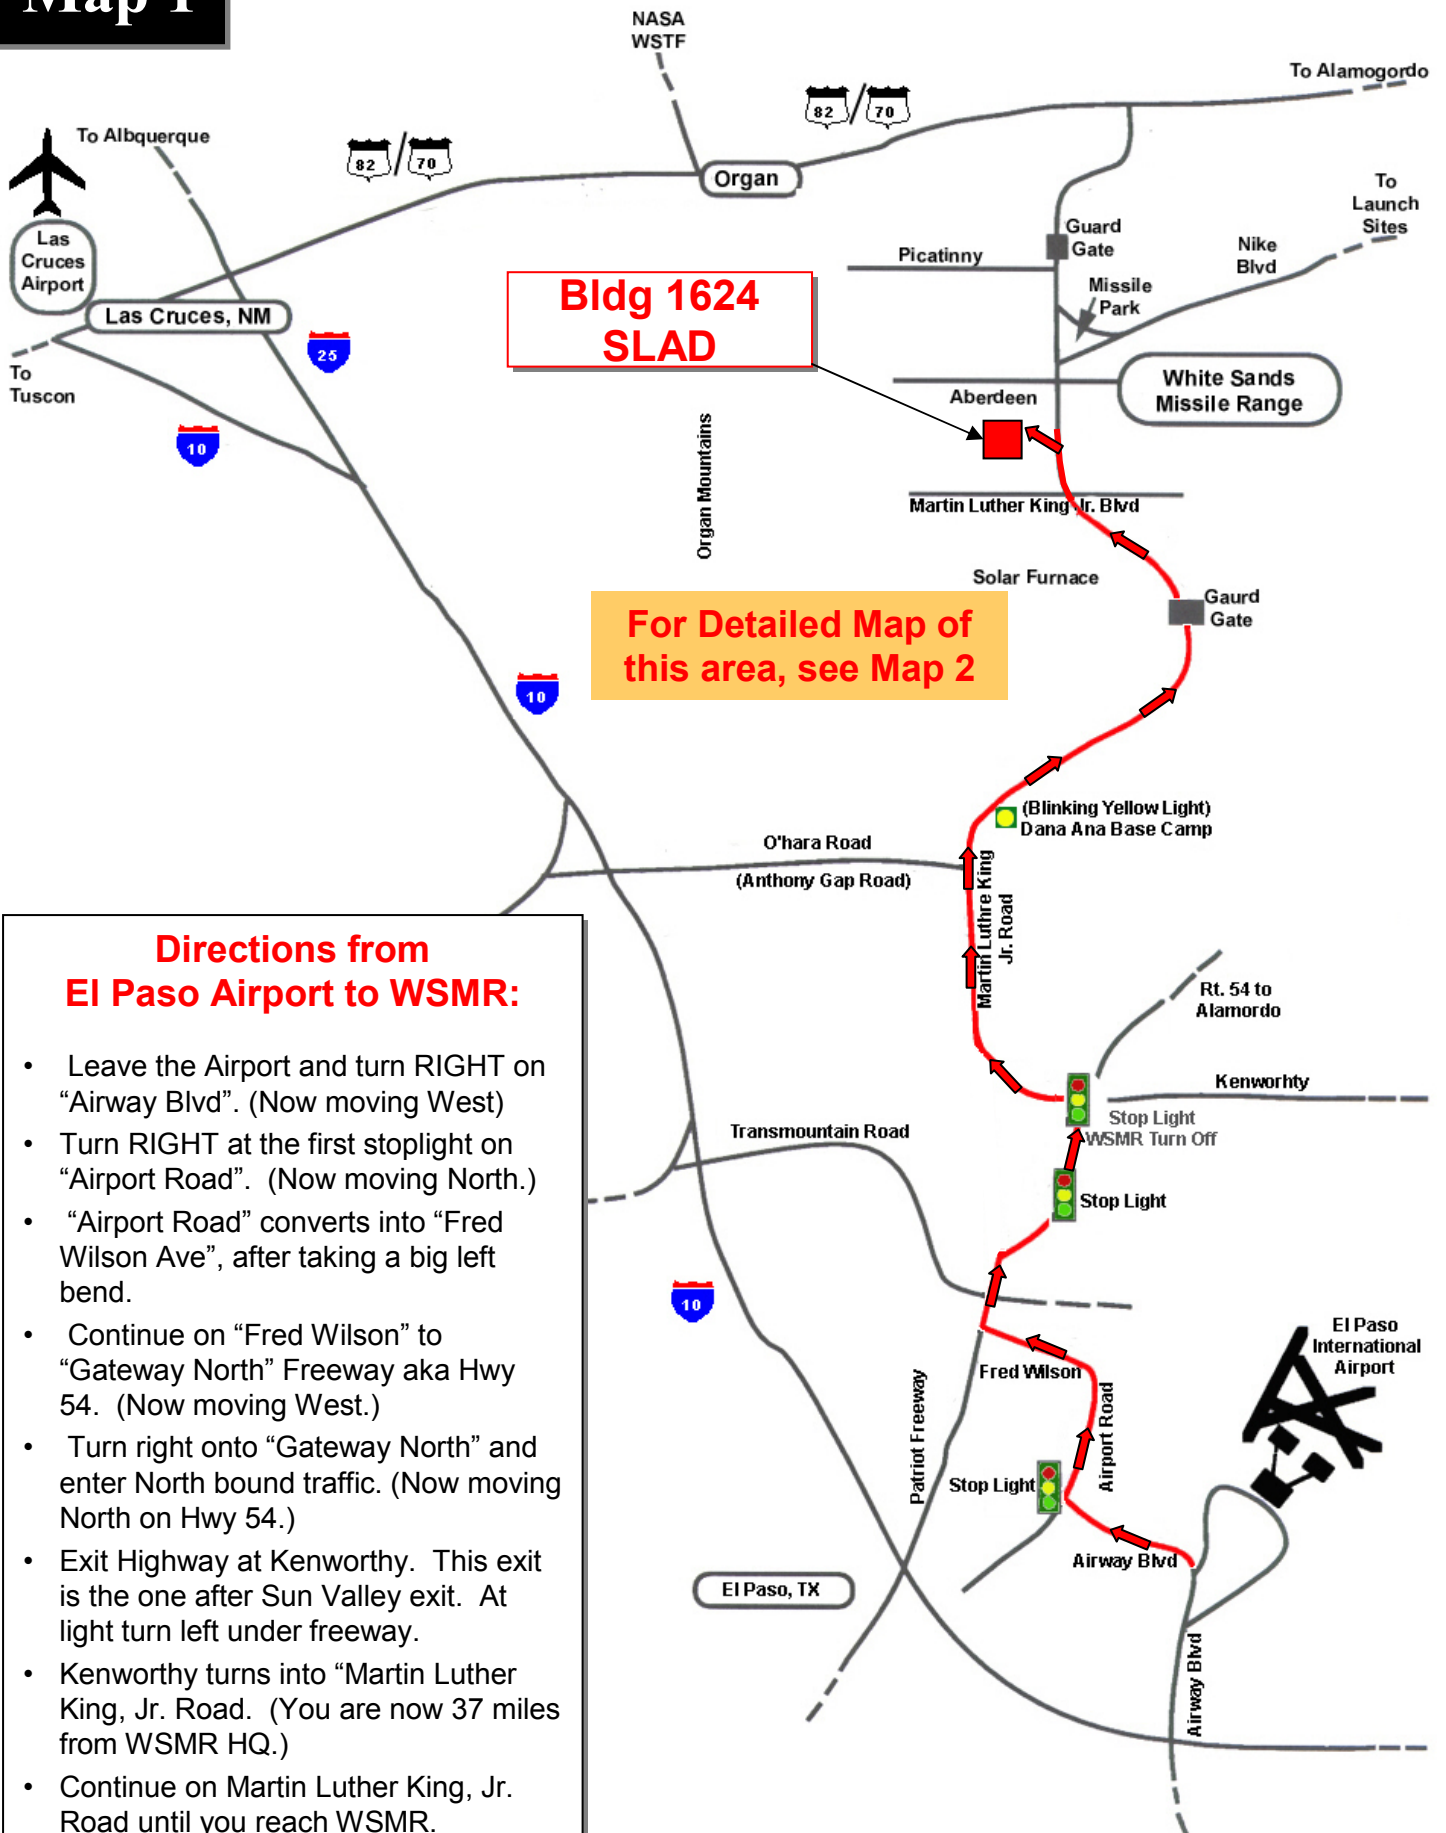

Map 1

- Directions from El Paso Airport to WSMR:**
- Leave the Airport and turn **RIGHT** on "Airway Blvd". (Now moving West)
 - Turn **RIGHT** at the first stoplight on "Airport Road". (Now moving North.)
 - "Airport Road" converts into "Fred Wilson Ave", after taking a big left bend.
 - Continue on "Fred Wilson" to "Gateway North" Freeway aka Hwy 54. (Now moving West.)
 - Turn right onto "Gateway North" and enter North bound traffic. (Now moving North on Hwy 54.)
 - Exit Highway at Kenworthy. This exit is the one after Sun Valley exit. At light turn left under freeway.
 - Kenworthy turns into "Martin Luther King, Jr. Road". (You are now 37 miles from WSMR HQ.)
 - Continue on Martin Luther King, Jr. Road until you reach WSMR.

Map 2

Enlarged Area Map of WSMR showing Billeting and Meeting Locations

Meeting Location &
Where to Eat

To El Paso
& Airport
(See Map 1)