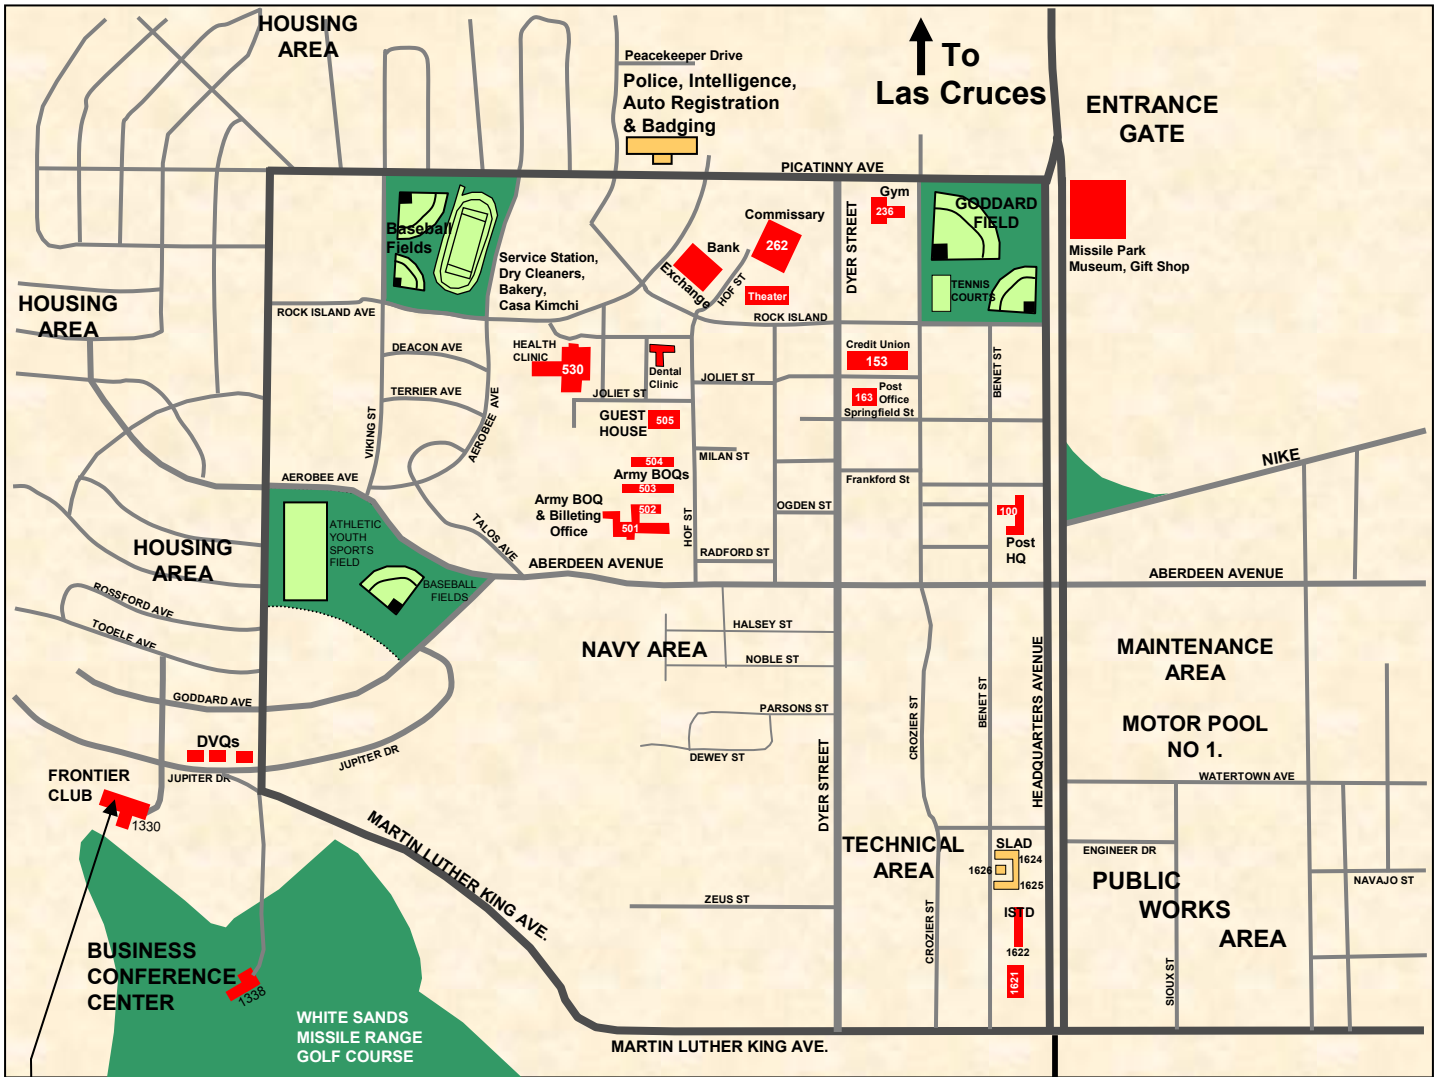

Map 1

- Directions from El Paso Airport to WSMR:**
- Leave the Airport and turn **RIGHT** on "Airway Blvd". (Now moving West)
 - Turn **RIGHT** at the first stoplight on "Airport Road". (Now moving North.)
 - "Airport Road" converts into "Fred Wilson Ave", after taking a big left bend.
 - Continue on "Fred Wilson" to "Gateway North" Freeway aka Hwy 54. (Now moving West.)
 - Turn right onto "Gateway North" and enter North bound traffic. (Now moving North on Hwy 54.)
 - Exit Highway at Kenworthy. This exit is the one after Sun Valley exit. At light turn left under freeway.
 - Kenworthy turns into "Martin Luther King, Jr. Road". (You are now 37 miles from WSMR HQ.)
 - Continue on Martin Luther King, Jr. Road until you reach WSMR.

Map 2

Enlarged Area Map of WSMR showing Billeting and Meeting Locations

Meeting Location &
Where to Eat

To El Paso
& Airport
(See Map 1)